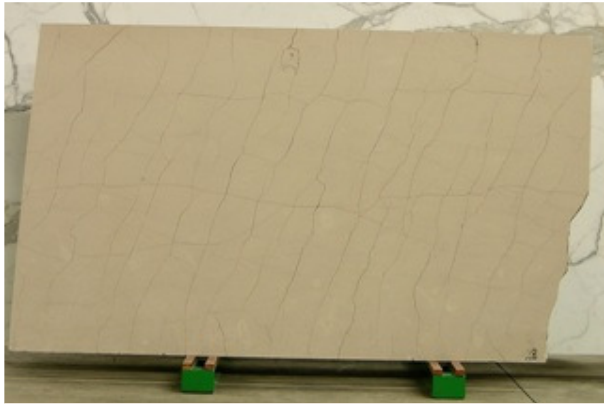

This new stock is available in long slabs (approx. 2.8m).

**GRIGIO ALEXUS MARBLE**

An unusual patterned marble creating a feature in mid to dark charcoal tones.

**MAROON VENUS MARBLE**

Deep brown tones with some veins

**CALIEDO MARBLE**

Absolutely beautiful modern stone. Available in honed or polished tiles and slabs.

**COLORADO LIMESTONE**

New subtle and gentle looking Limestone.

**ZECEVO EXTRA MARBLE**

For when you need a quiet but definite feature